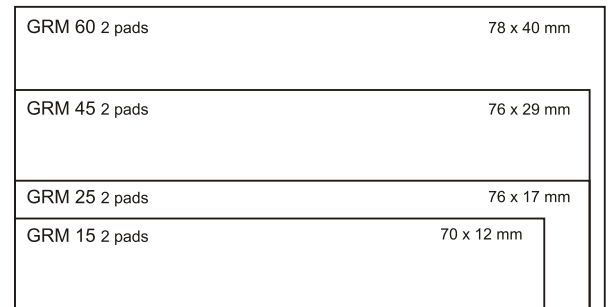

GRM[®] OVERLAY-1 PLASTIC LINE MINI-DATER

Standart - Retangular - Oblong - Square Round - Oval - Dater - Mini-Dater