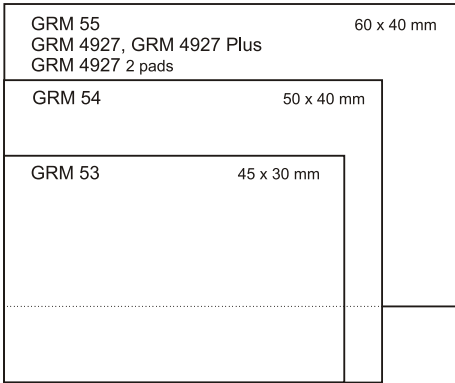

GRM[®] OVERLAY-1 PLASTIC LINE MINI-DATER

Standart - Retangular - Oblong - Square Round - Oval - Dater - Mini-Dater