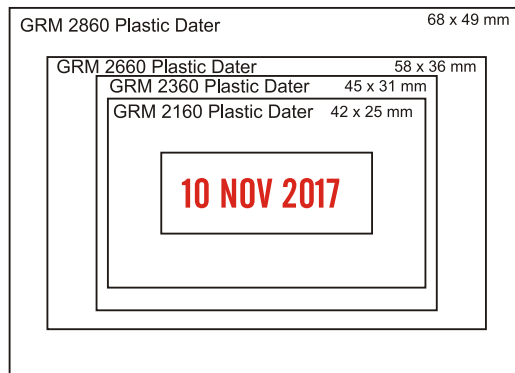

GRM[®] OVERLAY-1 PLASTIC LINE MINI-DATER

Standart - Retangular - Oblong - Square Round - Oval - Dater - Mini-Dater