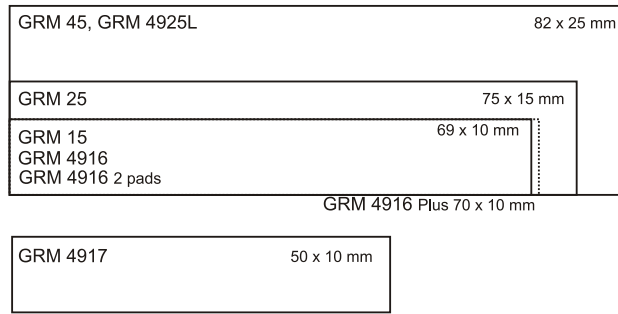

GRM[®] OVERLAY-1 PLASTIC LINE MINI-DATER

Standart - Retangular - Oblong - Square Round - Oval - Dater - Mini-Dater