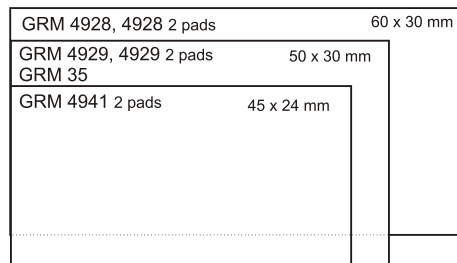

GRM[®] OVERLAY-1 PLASTIC LINE MINI-DATER

Standart - Retangular - Oblong - Square Round - Oval - Dater - Mini-Dater