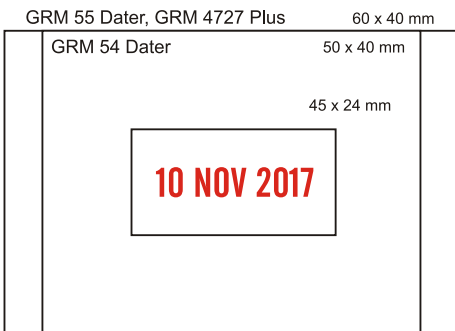

GRM[®] OVERLAY-1 PLASTIC LINE MINI-DATER

Standart - Retangular - Oblong - Square Round - Oval - Dater - Mini-Dater