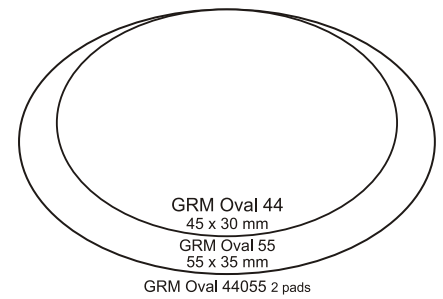

GRM[®] OVERLAY-1 PLASTIC LINE MINI-DATER

Standart - Retangular - Oblong - Square Round - Oval - Dater - Mini-Dater