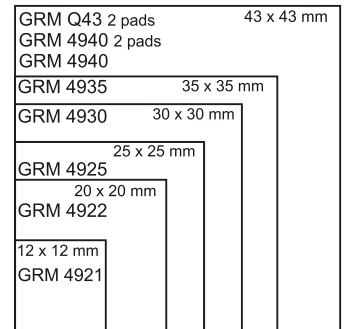

GRM[®] OVERLAY-1 PLASTIC LINE MINI-DATER

Standart - Retangular - Oblong - Square Round - Oval - Dater - Mini-Dater