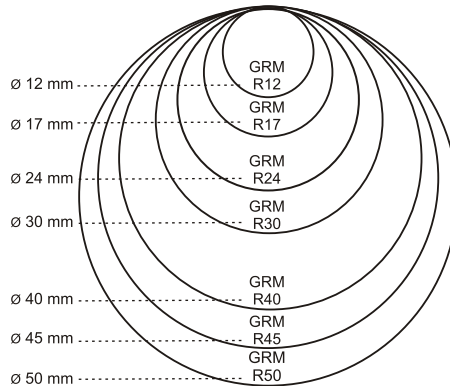

GRM[®] OVERLAY-1 PLASTIC LINE MINI-DATER

Standart - Retangular - Oblong - Square Round - Oval - Dater - Mini-Dater