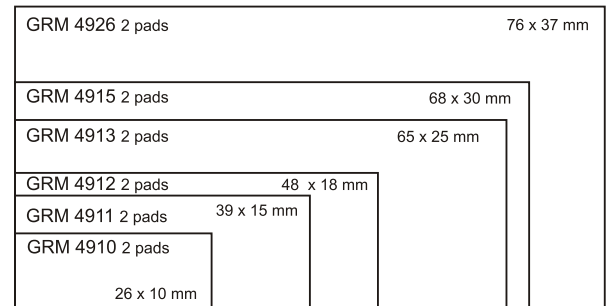

GRM[®] OVERLAY-1 PLASTIC LINE MINI-DATER

Standart - Retangular - Oblong - Square Round - Oval - Dater - Mini-Dater