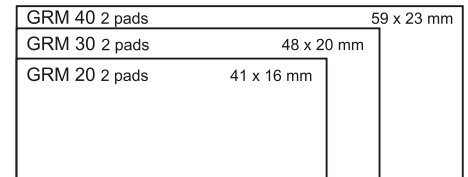

GRM[®] OVERLAY-1 PLASTIC LINE MINI-DATER

Standart - Retangular - Oblong - Square Round - Oval - Dater - Mini-Dater